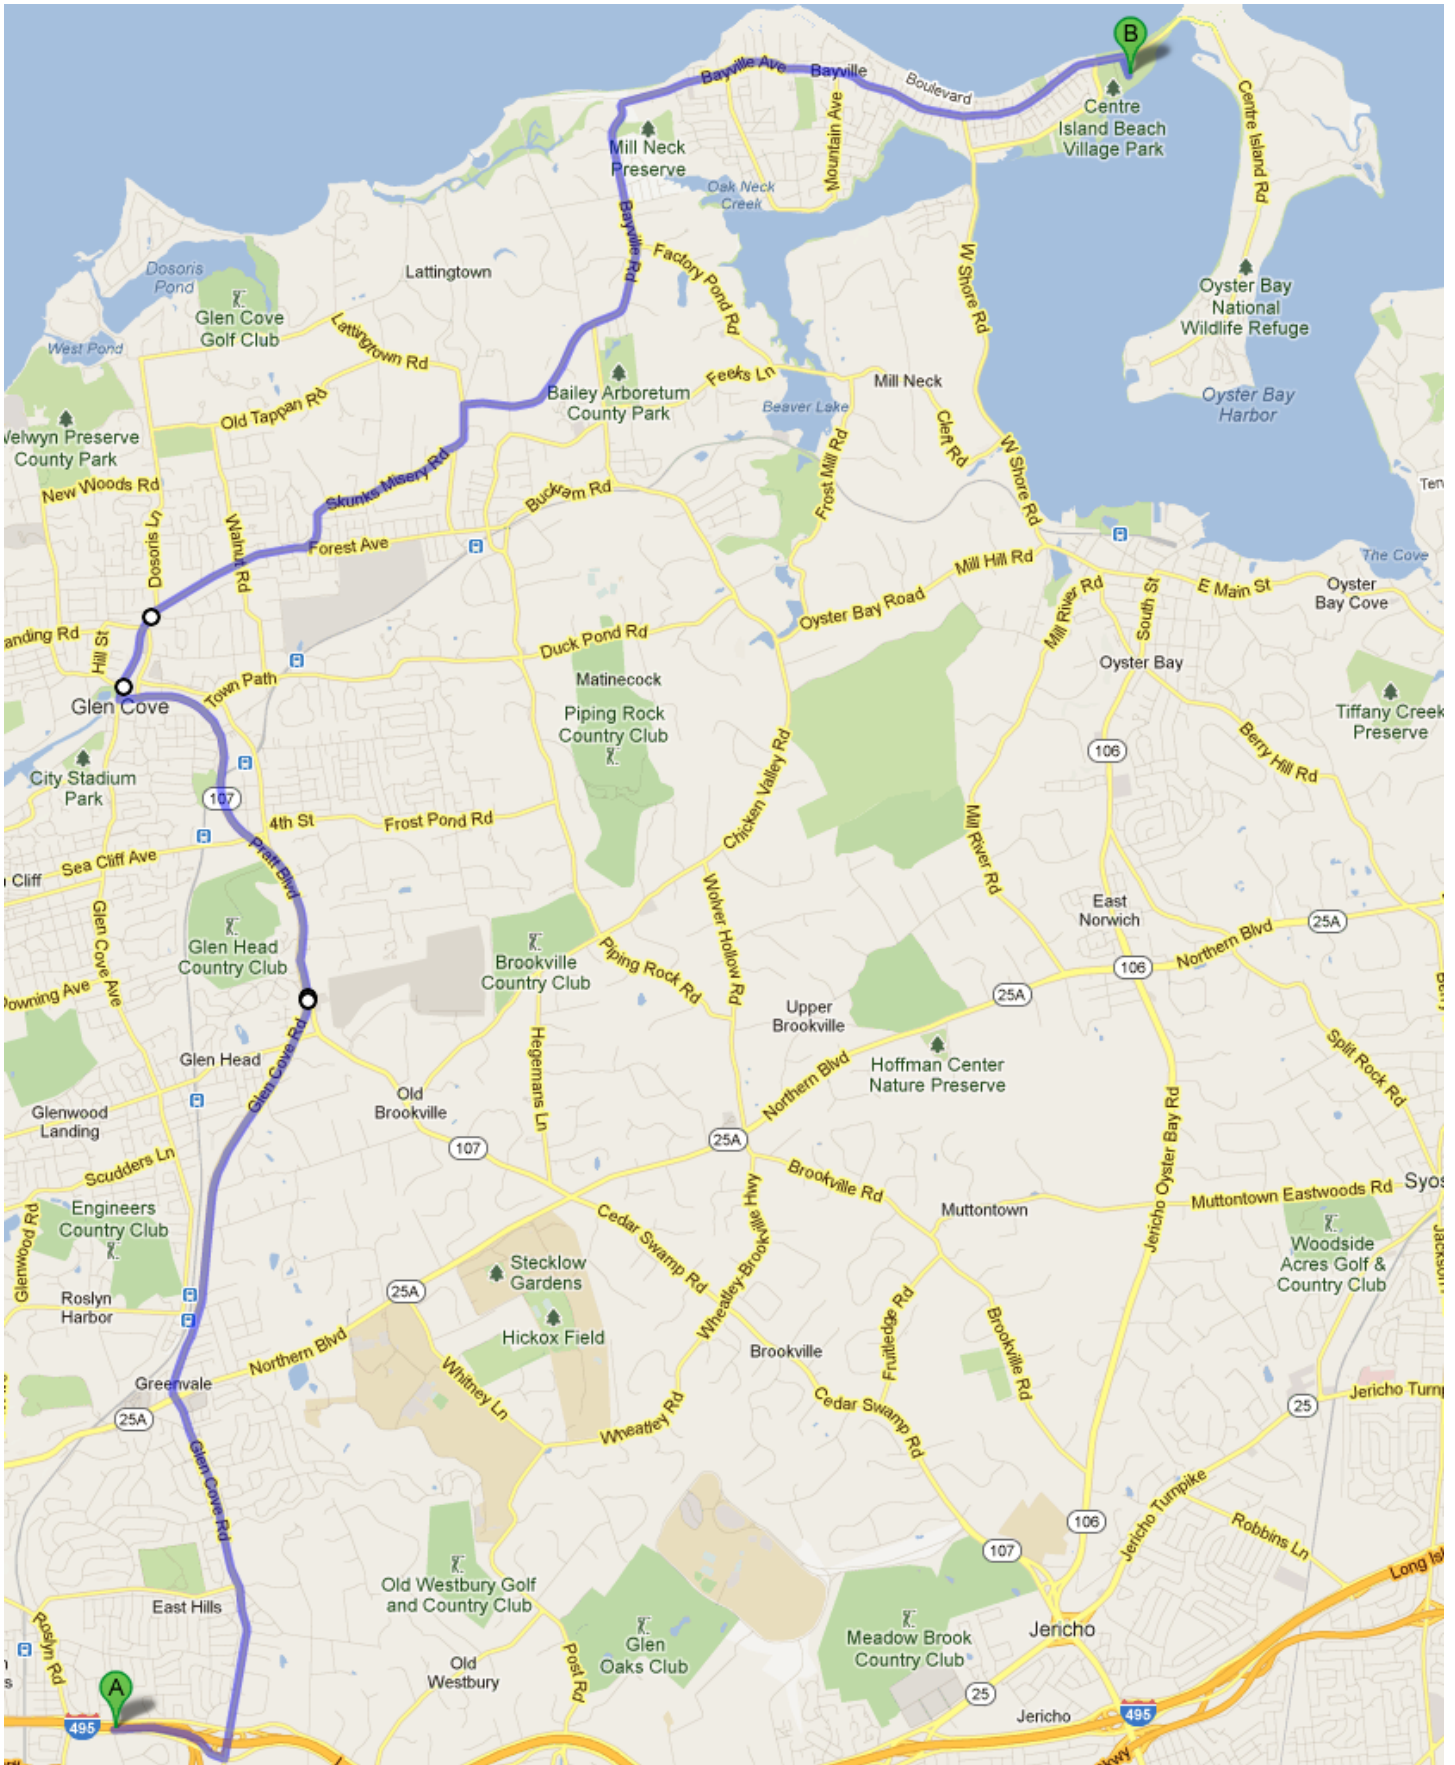

Centre Island Beach Village High TRAILER Directions

I-495 E

-
-  **2. Take exit 39 toward Glen Cove Rd/
Hempstead/Glen Cove** 0.4 mi
-
-  **3. Merge onto Old Westbury Rd** 0.1 mi
-
-  **4. Turn left onto Glen Cove Rd** 427 ft
-
- 5. Continue onto Cedar Swamp Rd/New
York State Reference Route 900B** 4.2 mi
Continue to follow Cedar Swamp Rd
-
- 6. Continue onto Pratt Blvd** 0.9 mi
-
- 7. Continue straight onto Pratt Blvd/Pratt
Oval** 0.8 mi
-
- 8. Continue onto Glen Cove Ave** 0.4 mi
-
-  **9. Turn right to stay on Glen Cove Ave** 0.1 mi
-
- 10. Continue onto Brewster St** 384 ft
-
- 11. Continue onto Forest Ave/School St** 0.3 mi
Continue to follow Forest Ave
-
-  **12. Turn left to stay on Forest Ave** 1.0 mi
-
-  **13. Slight left onto Lattingtown Rd** 381 ft
-
- 14. Continue onto Skunks Misery Rd** 0.1 mi
-
- 15. Continue onto Lattingtown Rd** 0.9 mi
-
-  **16. Turn right onto Horse Hollow Ct** 0.2 mi
-
- 17. Continue onto Bayville Rd** 0.9 mi
-
-  **18. Turn right onto Bayville Ave** 1.3 mi
-
-  **19. Turn right** 2.8 mi
-
-  **19. Turn right** 0.1 mi

Unknown road